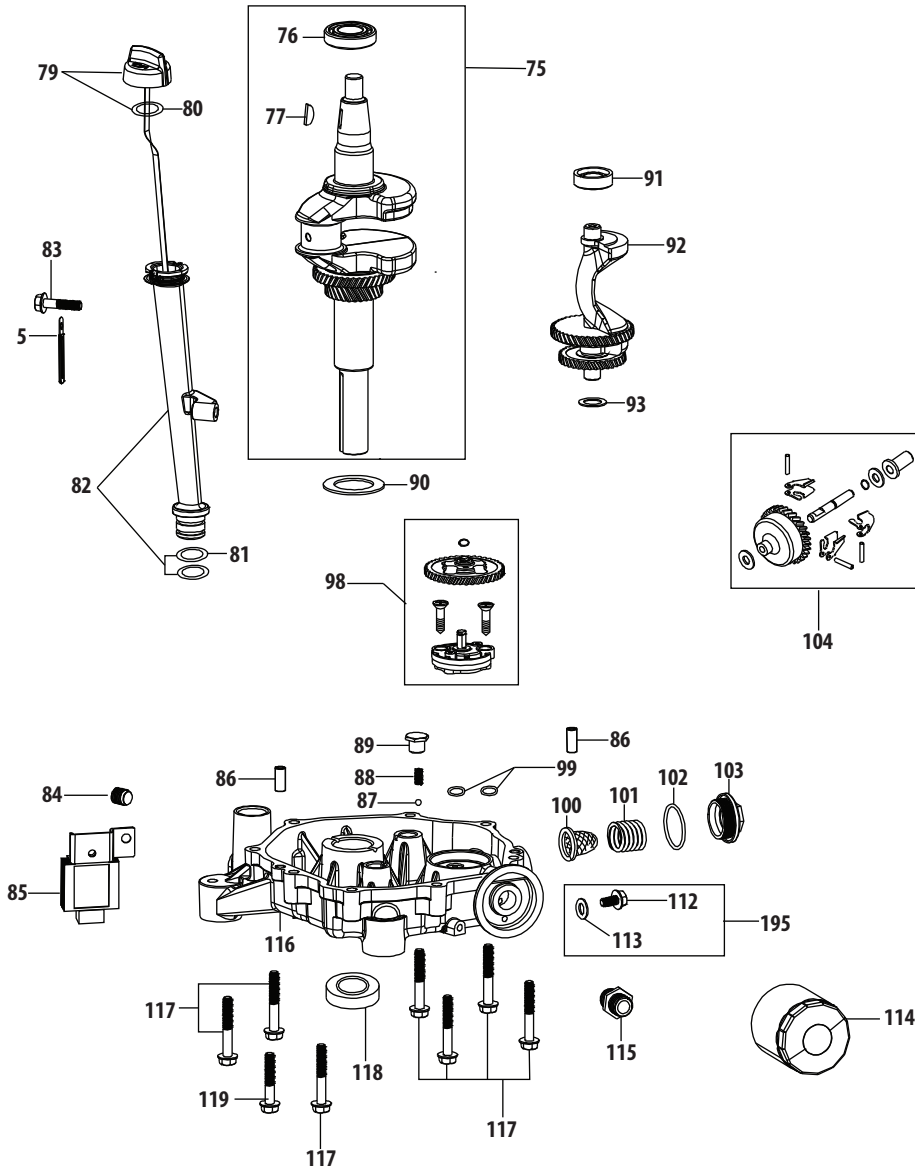

4P90JUB Crankshaft & Crankcase Cover

4P90JUB Crankshaft & Crankcase Cover

Ref.	Part Number	Description
5	951-11622	Flexible Clamp
75	951-12238	Crankshaft Assembly
76	951-11969	Main Bearing
77	951-10307	Woodruff Key
79	951-12239	Dipstick Assembly
80	951-12241	Upper O-Ring
81	951-12363	Lower O-Ring
82	951-12240	Oil Fill Tube Assembly
83	710-04980	Bolt M6×35
84	710-05311	Oil Drain Plug
85	951-12242	Regulator
86	715-04121	Dowel Pin 8×14
87	951-12243	Ball 6.35
88	951-12244	Spring
89	710-05312	Bolt
90	736-04557	Crankshaft Thrust Washer
91	951-12245	Balanceable Shaft Bearing
92	751-12246	Balanceable Shaft Assembly
93	736-04559	Balanceable Thrust Washer

Ref.	Part Number	Description
98	951-12248	Oil Pump Assembly
99	951-12247	O-Ring 10×2.65
100	951-12249	Filter
101	951-12250	Filter Spring
102	951-12251	O-Ring 35.5×2.65
103	951-12252	Filter Cover
104	951-11956	Governor Gear/Shaft Assembly
112	710-05313	Bolt M8×15
113	736-04560	Oil Drain Plug Washer
114	951-12690	Oil Filter
115	951-12253	Screw Joint
116	951-12254	Crankcase Cover
	951-12318	Crankcase Cover Asm (Incl.87,88,89,100,101,102, 103,104,112,113,115,116)
117	710-04982	Bolt M8×54
118	951-11375	Lower Crankshaft Seal
119	710-05314	Bolt M8×43
195	951-12194	Oil Drain Plug Assembly